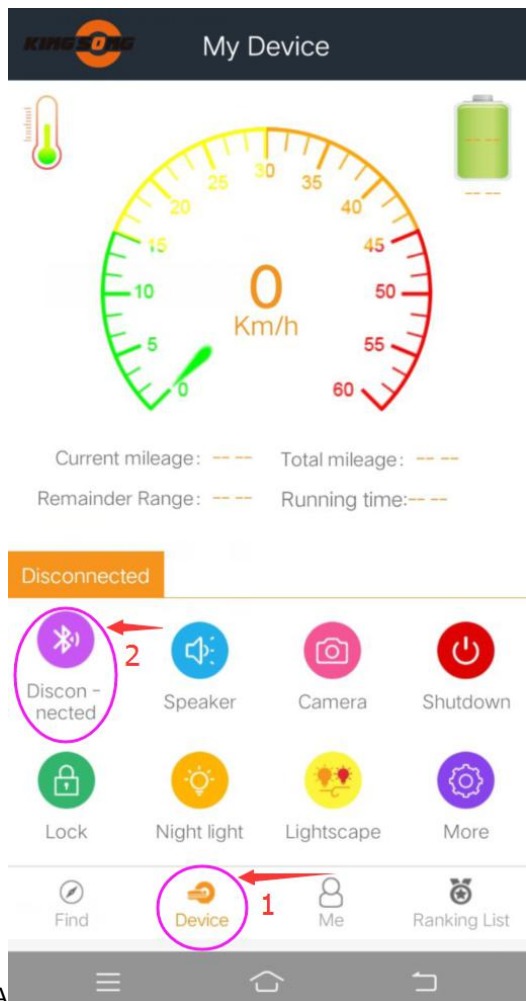

Question: How to unlock King Song electric unicycle

Solution: Use Kingsong App to unlock

1. Scan the code, or scan code on unicycle pedal with mobile or tablet browser, download and install Kingsong App.

Or download and install Kingsong App from King Song official website www.kingsong.com with mobile, tablet or laptop.

2. Go to mobile 'Settings'-->'More settings'-->'Permission management', find Kingsong APP, allow for all permissions.

3. (If you already have account, then ignore this step)

Open the App, register an account with your mobile number or email, it takes time to get the verification code, please kindly wait it patiently.

4. Switch on the unicycle, log in the App, click 'Device'-->> 'Disconnected'-->>'Searching...', find the model of your unicycle, click the model to connect the unicycle.