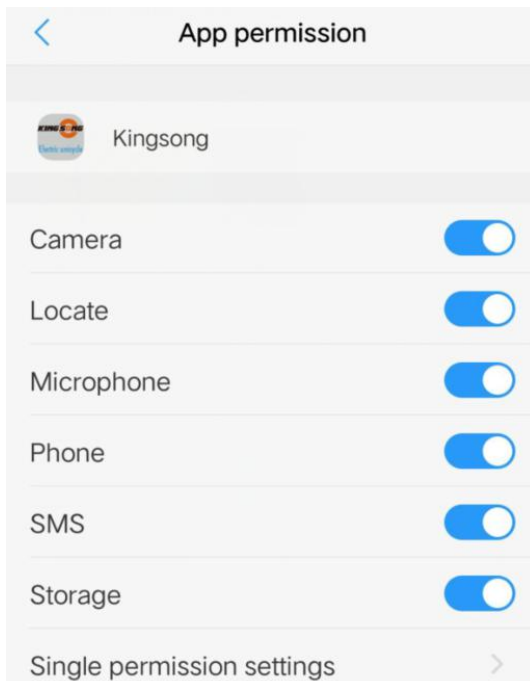

Question: How to unlock King Song electric unicycle

Solution: Use Kingsong App to unlock

1. Scan the code, or scan code on unicycle pedal with mobile or tablet browser, download and install Kingsong App.

Or download and install Kingsong App from King Song official website www.kingsong.com with mobile, tablet or laptop.

2. Go to mobile 'Settings'-->'More settings'-->'Permission management', find Kingsong APP, allow for all permissions.

5. After connected successfully, you will hear two beeps, and you will have your device name displayed on the screen. Click 'Unlock' key to unlock the wheel, then you can enjoy your wheel.