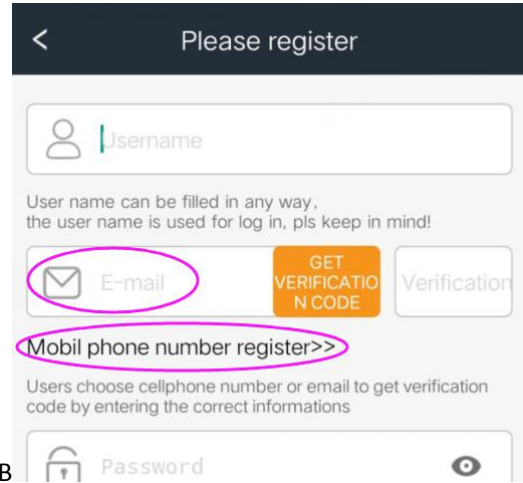

3. (If you already have account, then ignore this step)

Open the App, register an account with your mobile number or email, it takes time to get the verification code, please kindly wait it patiently.