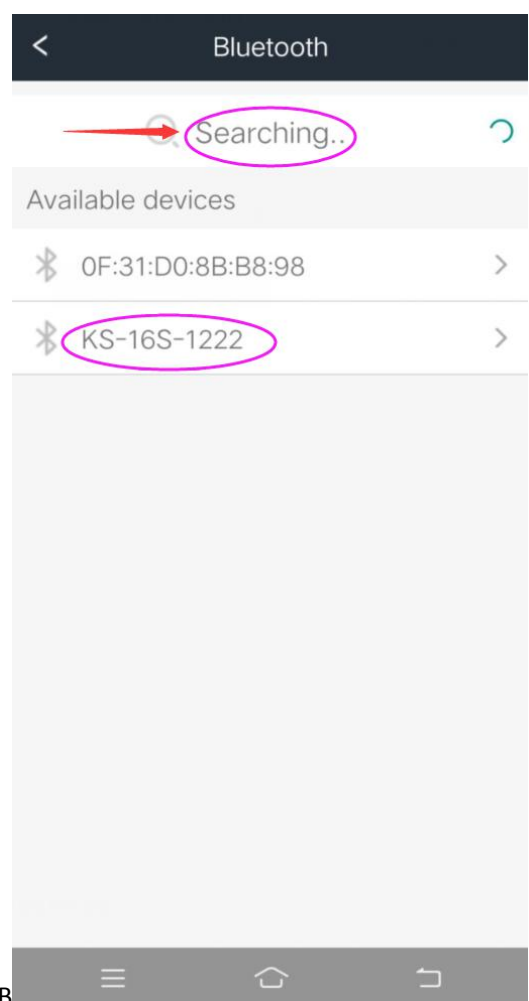

Question: How to unlock King Song electric unicycle

Solution: Use Kingsong App to unlock

1. Scan the code, or scan code on unicycle pedal with mobile or tablet browser, download and install Kingsong App.

Or download and install Kingsong App from King Song official website www.kingsong.com with mobile, tablet or laptop.

2. Go to mobile 'Settings'-->'More settings'-->'Permission management', find Kingsong APP, allow for all permissions.

3. (If you already have account, then ignore this step)

Open the App, register an account with your mobile number or email, it takes time to get the verification code, please kindly wait it patiently.

4. Switch on the unicycle, log in the App, click 'Device'-->> 'Disconnected'-->>'Searching...', find the model of your unicycle, click the model to connect the unicycle.