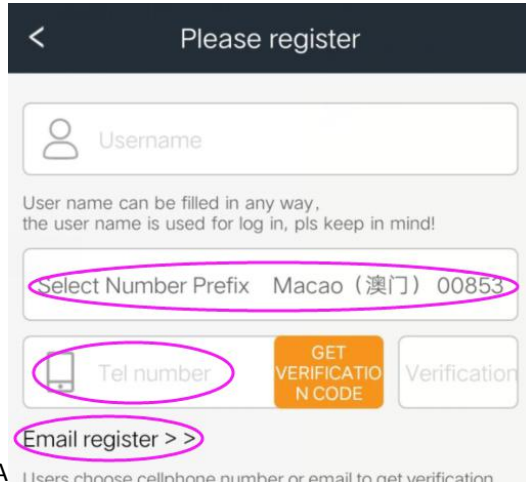

3. (If you already have account, then ignore this step)

Open the App, register an account with your mobile number or email, it takes time to get the verification code, please kindly wait it patiently.